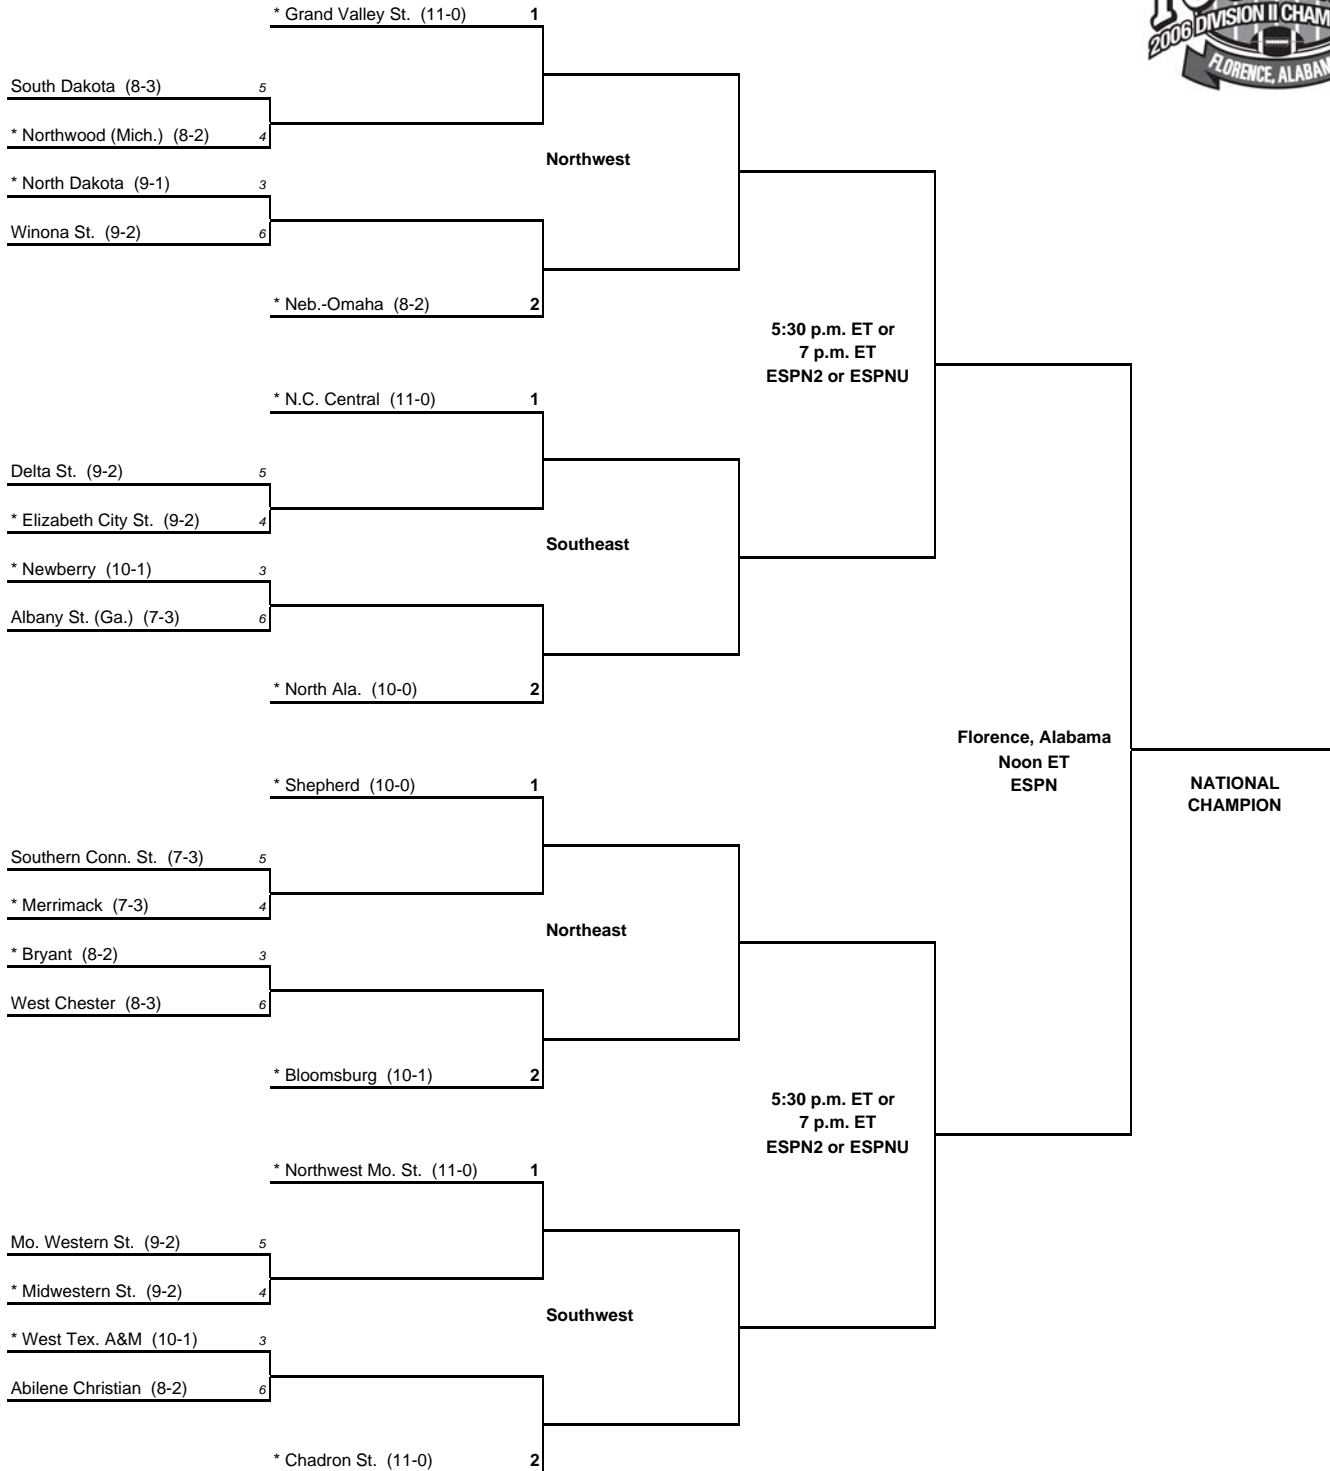

2006 NCAA Division II FOOTBALL CHAMPIONSHIP

All times local and shall be determined by the host institution

****First Round**
November 18

****Second Round**
November 25

****Quarterfinals**
December 2

****Semifinals**
*** December 10

Final
December 16

* Denotes Host Institution

** First-round, second-round, quarterfinal and semifinal games will be played on the campus of one of the competing institutions.

*** Both semifinal games will be played on Sunday, December 10. Kickoff will be at either 5:30 p.m. ET or 7 p.m. ET and air on either ESPN2 or ESPNU. The home team at the championship will be decided by the Division II Football Committee and the Shoals National Championship Committee.